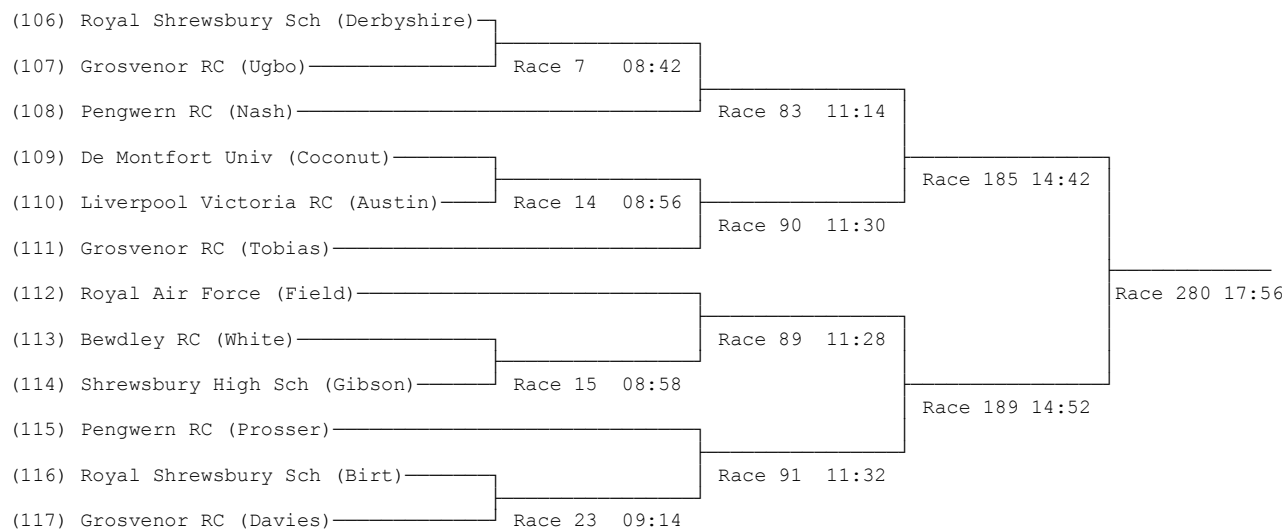

25) Womens Novice Coxed Fours

Sponsored by Cyril Orchard & Partners