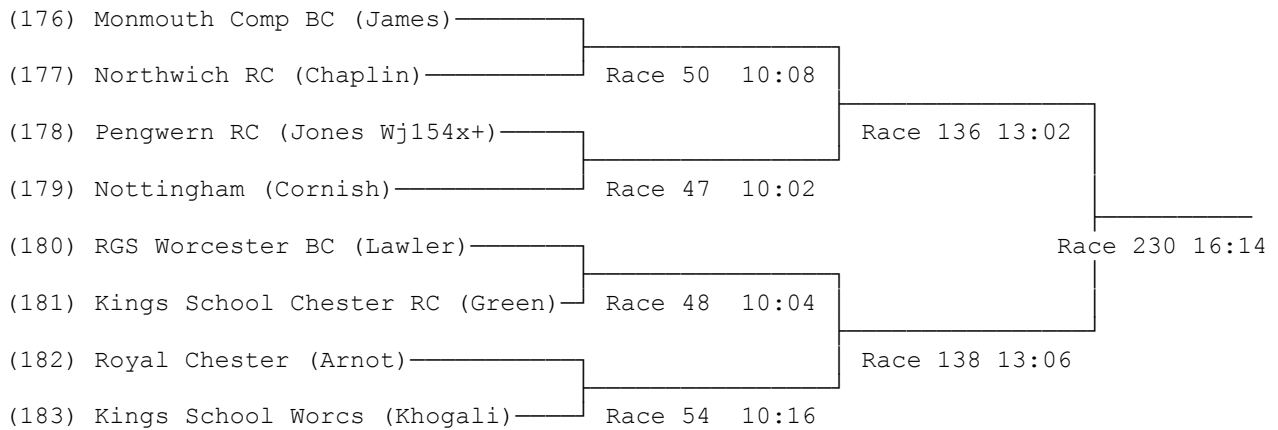

43) Womens Junior 15 Coxed Quad Sculls (B)

Sponsored by Shrewsbury Flower Show