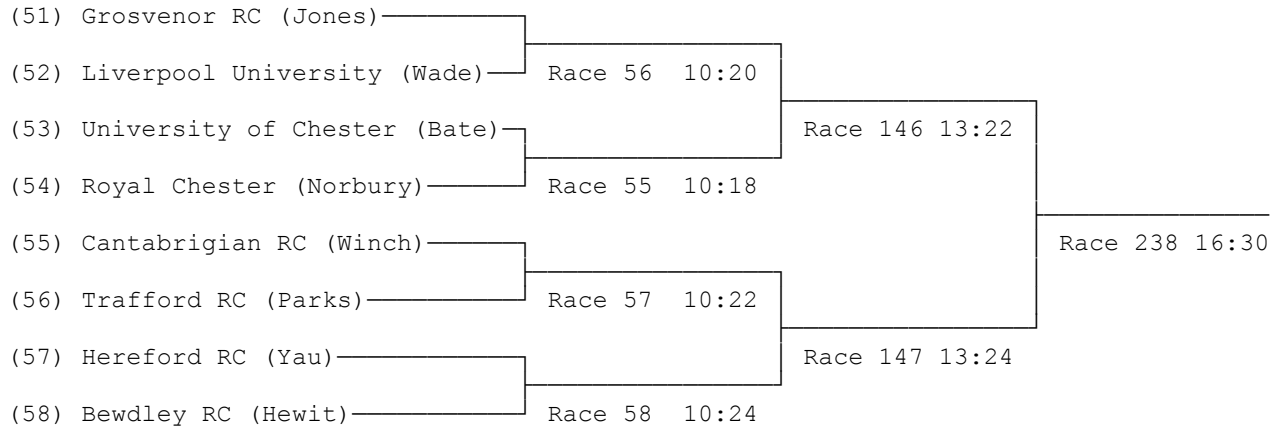

(50) Kings School Chester RC (Holt) Race 41 09:50

14) Intermediate 3 Coxed Fours

Sponsored by BeVivid