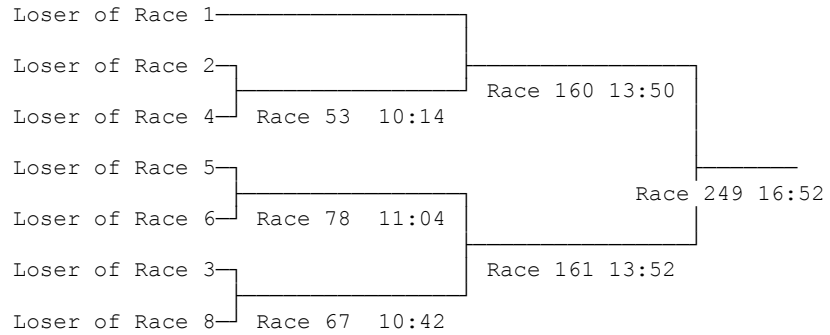

42) Junior 14 Coxed Quad Sculls (B) Plate

Sponsored by Upright Scaffolding