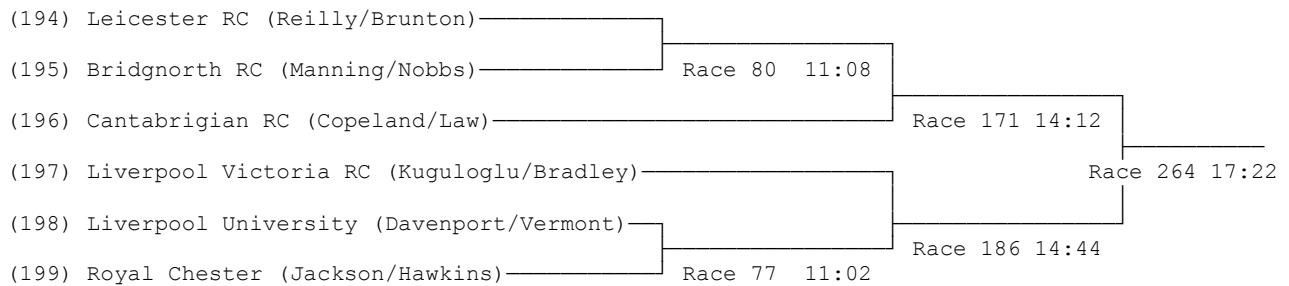

45) Intermediate 3 Coxless Pairs

Sponsored by Upright Scaffolding