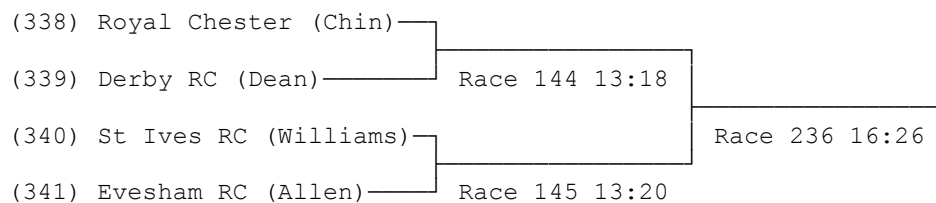

81) Junior 14 Sculls

Sponsored by Bayston Hill Dental Practice

82) Junior 14 Sculls (B)

Sponsored by PCB Solicitors

83) Womens Intermediate 2 Sculls

Sponsored by New Park House Dental Centre

84) Womens Intermediate 3 Sculls