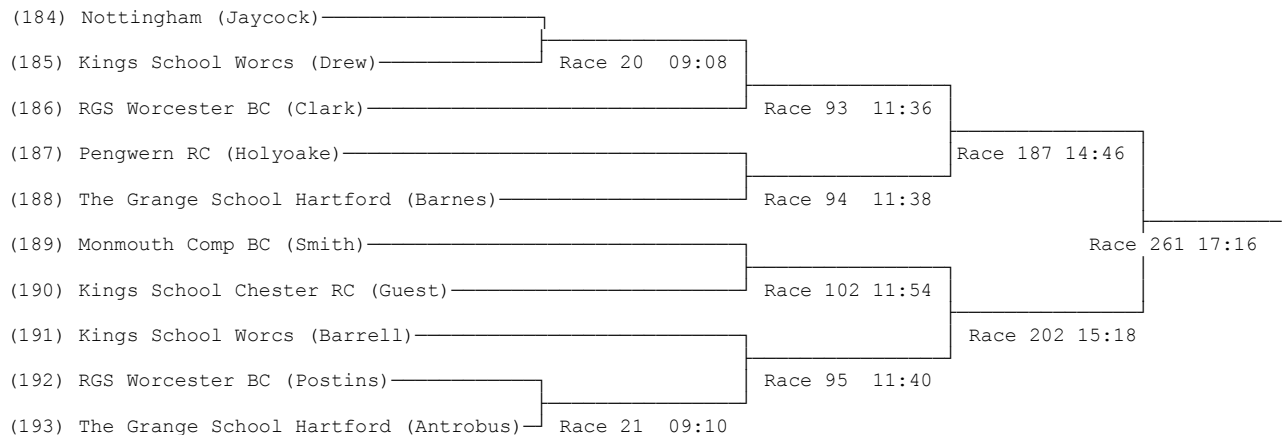

42) Junior 14 Coxed Quad Sculls (B) Plate

Sponsored by Upright Scaffolding

43) Womens Junior 15 Coxed Quad Sculls (B)

Sponsored by Shrewsbury Flower Show

44) Womens Junior 14 Coxed Quad Sculls (B)

Sponsored by Mercedes Benz (Drayton Group Ltd)