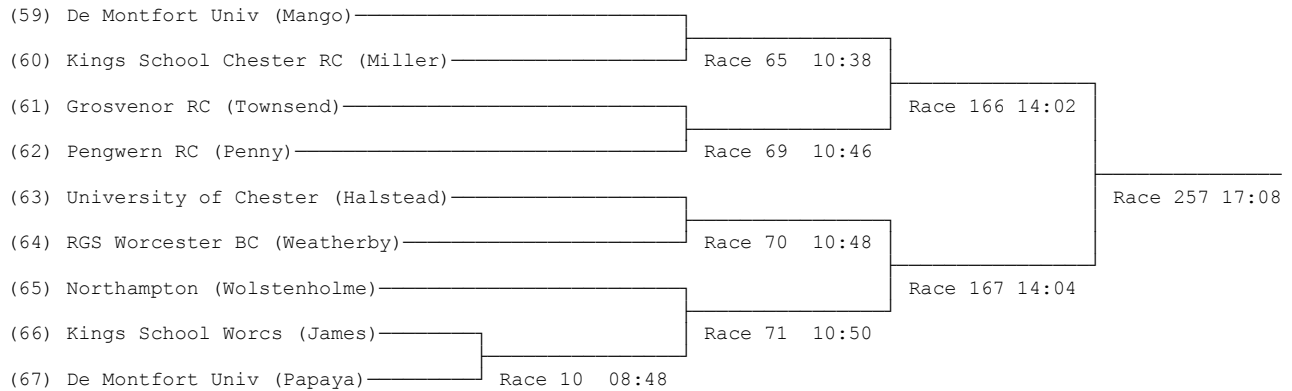

(50) Kings School Chester RC (Holt) Race 41 09:50

14) Intermediate 3 Coxed Fours

Sponsored by BeVivid

15) Novice Coxed Fours - Division A

Sponsored by Balfours

16) Novice Coxed Fours - Division B

Sponsored by Balfours