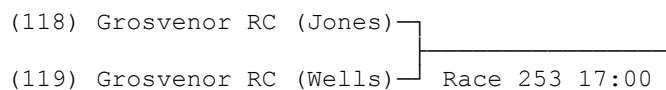

26) Womens Masters B Coxed Fours

Sponsored by Write Here Ltd