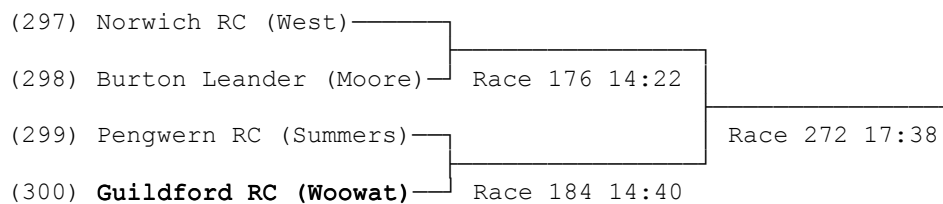

73) Novice Sculls

Sponsored by Wace Morgan

74) Masters D Sculls

Sponsored by ColourMart

75) Masters E/F Sculls (Handicap)

Sponsored by Write Here Ltd

76) Junior Sculls

Sponsored by New Park House Dental Centre