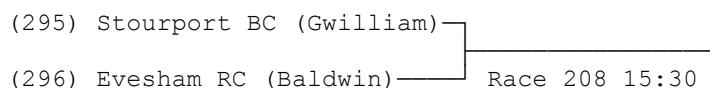

74) Masters D Sculls

Sponsored by ColourMart