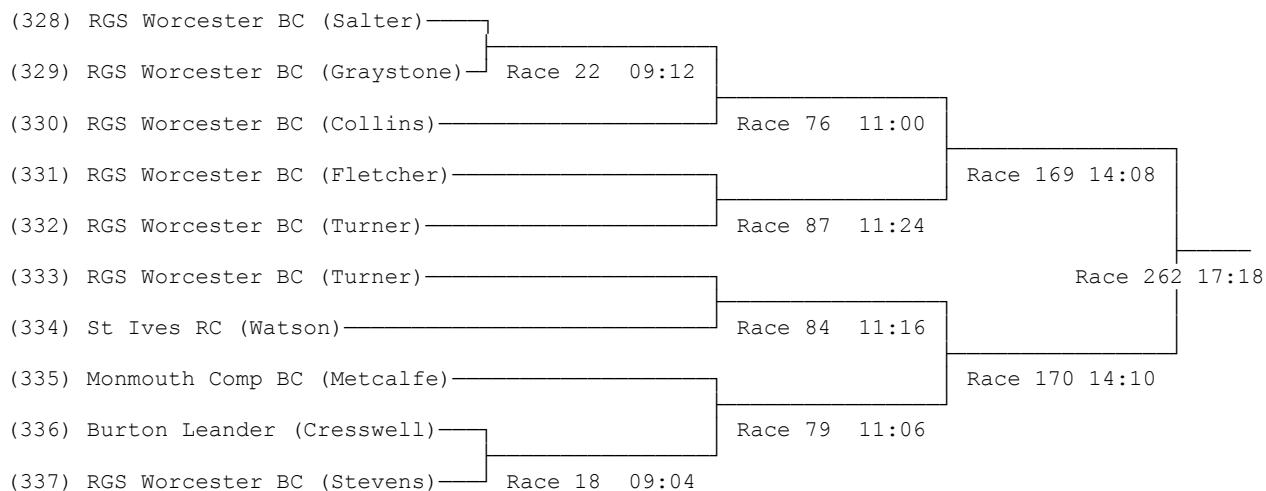

82) Junior 14 Sculls (B)

Sponsored by PCB Solicitors