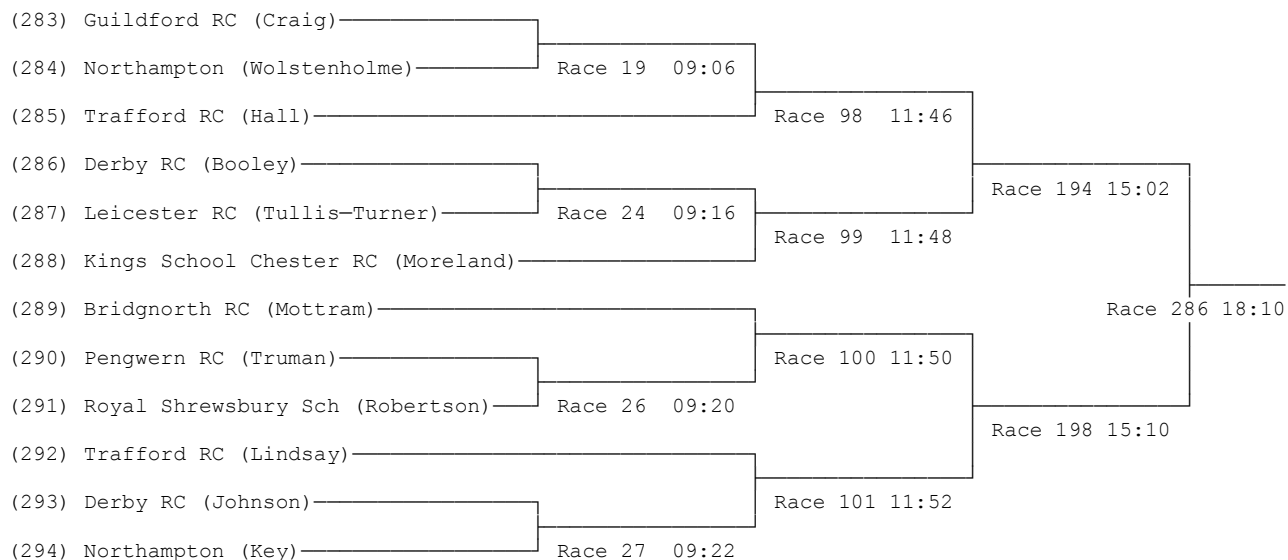

73) Novice Sculls

Sponsored by Wace Morgan