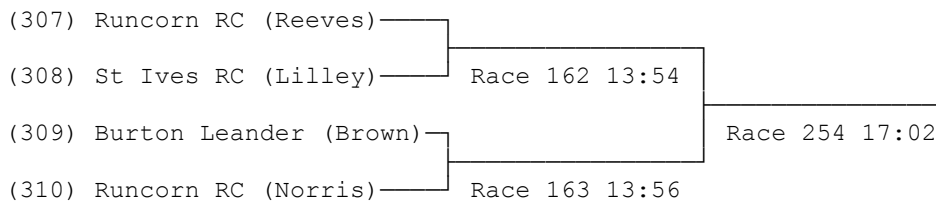

78) Junior 16 Sculls

Sponsored by Shrewsbury Flower Show