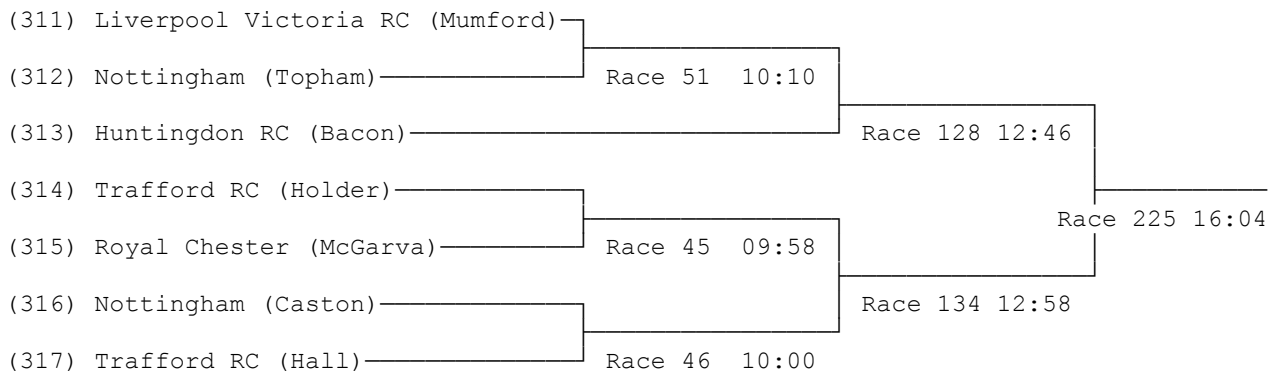

77) Junior 17 Sculls

Sponsored by AJ Manson

78) Junior 16 Sculls

Sponsored by Shrewsbury Flower Show

79) Junior 15 Sculls

Sponsored by Albright Hussey

80) Junior 15 Sculls (B)

Sponsored by Bayston Hill Dental Practice