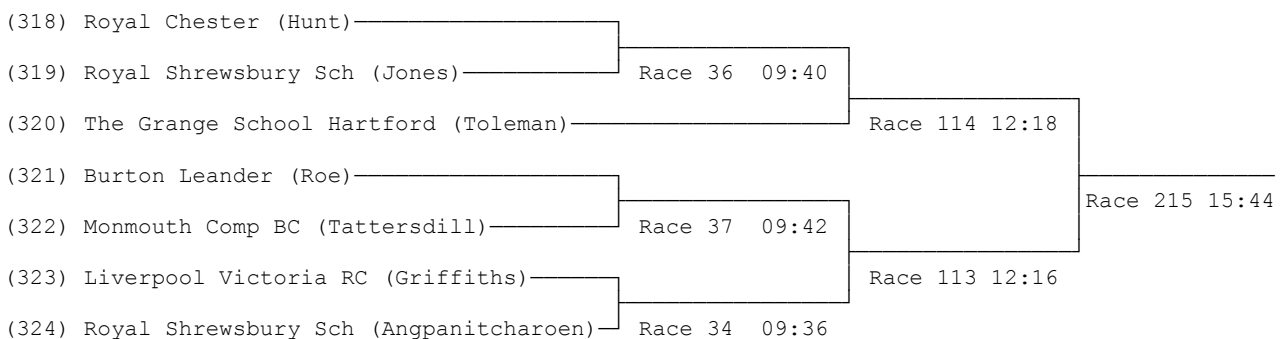

77) Junior 17 Sculls

Sponsored by AJ Manson

78) Junior 16 Sculls

Sponsored by Shrewsbury Flower Show

79) Junior 15 Sculls

Sponsored by Albright Hussey

80) Junior 15 Sculls (B)

Sponsored by Bayston Hill Dental Practice