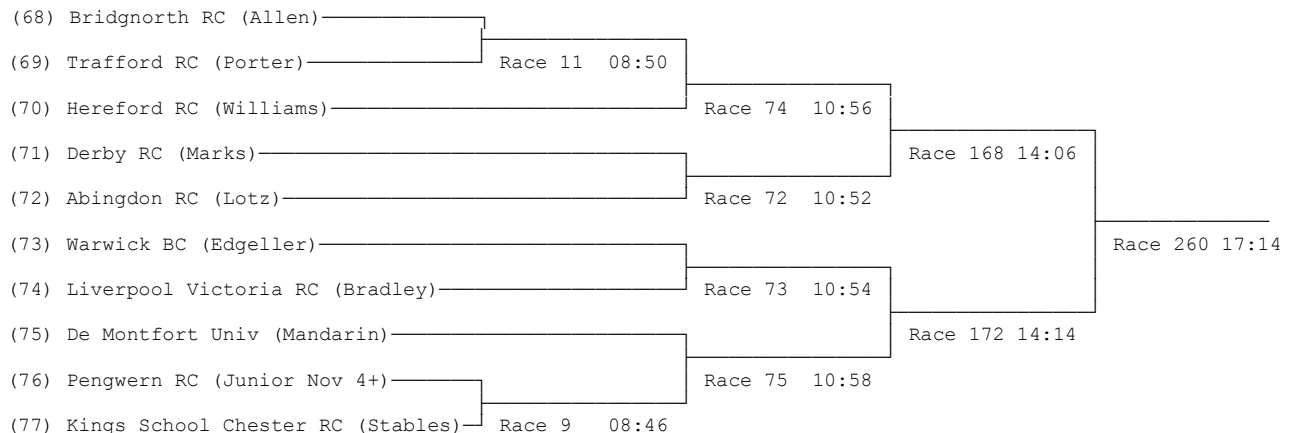

(50) Kings School Chester RC (Holt) Race 41 09:50

14) Intermediate 3 Coxed Fours

Sponsored by BeVivid

15) Novice Coxed Fours - Division A

Sponsored by Balfours

16) Novice Coxed Fours - Division B

Sponsored by Balfours