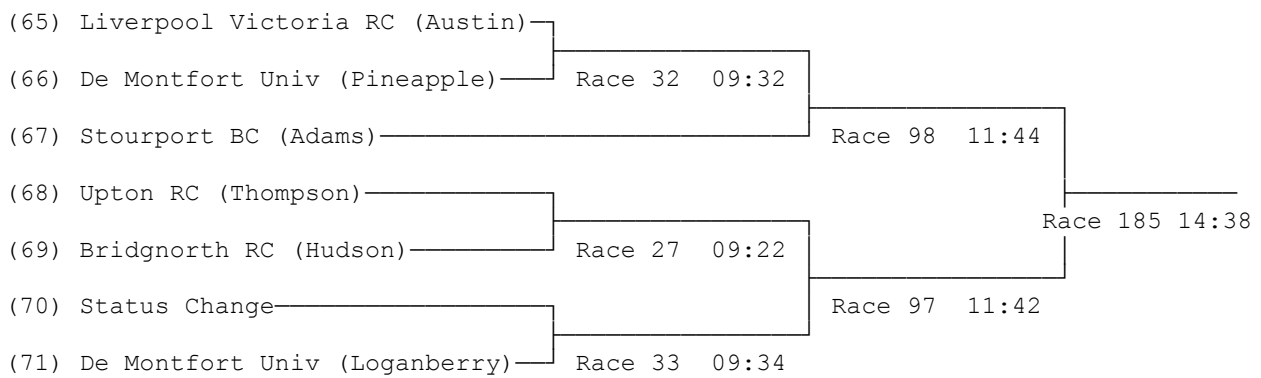

12) Womens Intermediate 3 Coxed Fours

Sponsored by Shropshire Window Doctor