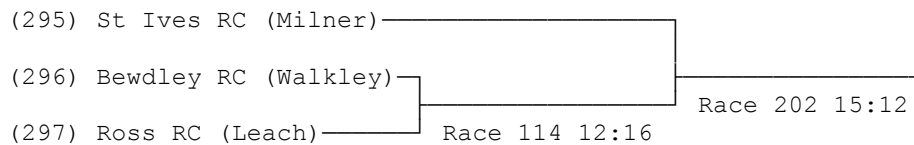

66) Womens Junior 15 Sculls (B)

Sponsored by Bayston Hill Dental Practice