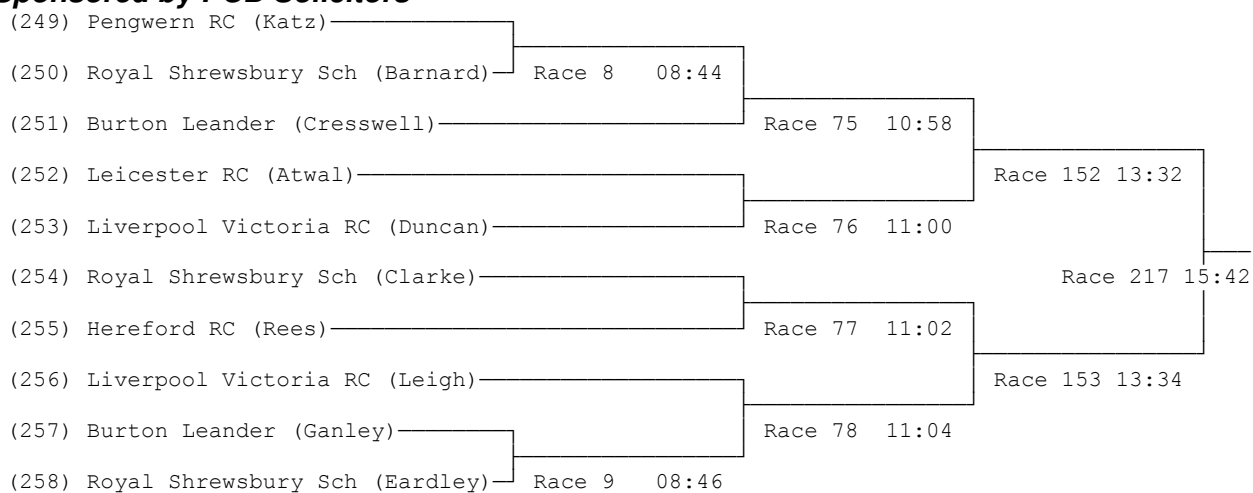

59) Junior 14 Sculls (B)

Sponsored by PCB Solicitors