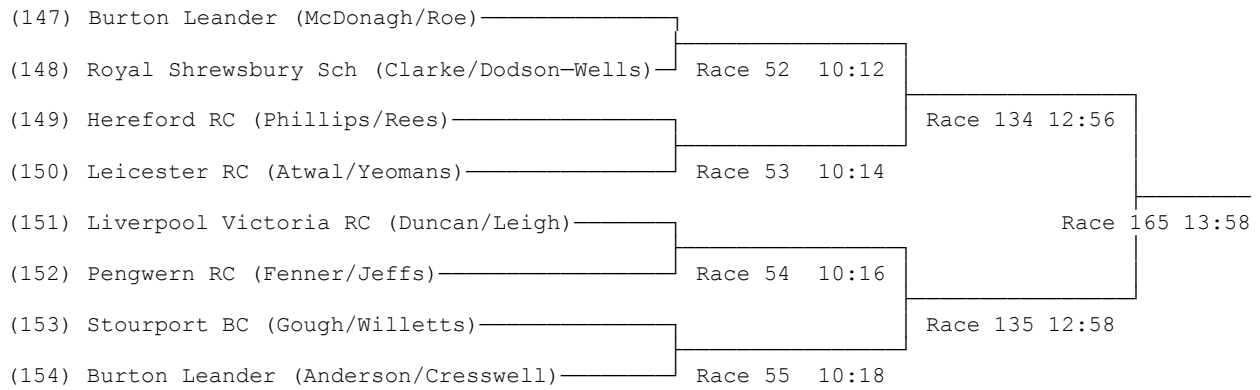

37) Junior 14 Double Sculls (B)

Sponsored by Bridge Coffee Company