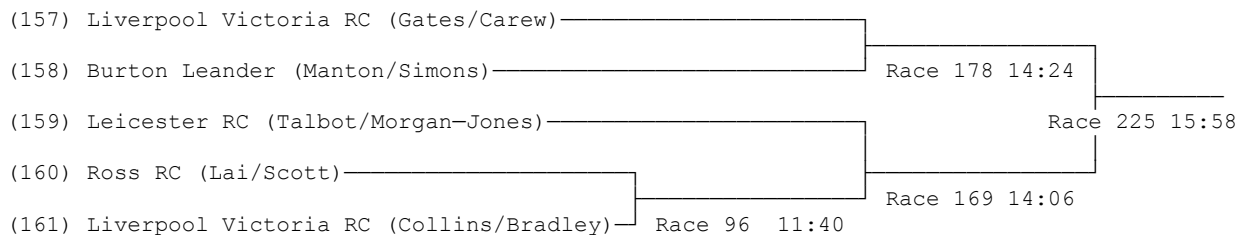

39) Junior 12 Double Sculls

Sponsored by Upright Scaffolding