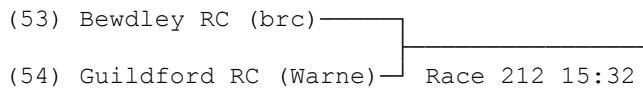

8) Masters C Coxed Fours

Sponsored by Wace Morgan