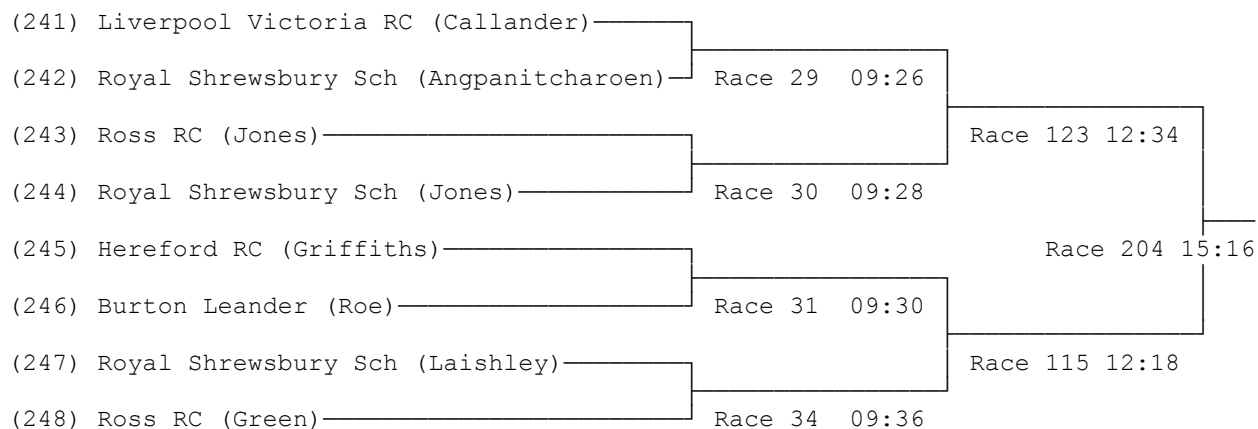

58) Junior 15 Sculls (B)

In memory of 'Lord Kingsland'