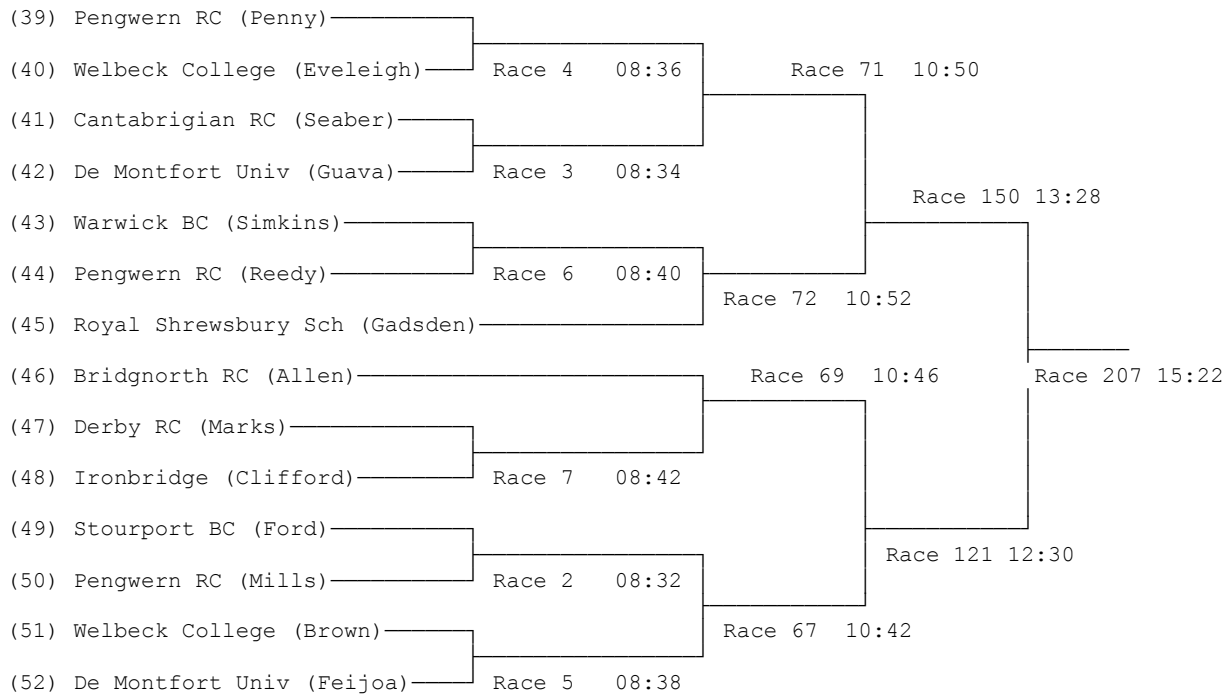

7) Novice Coxed Fours

Sponsored by Balfours