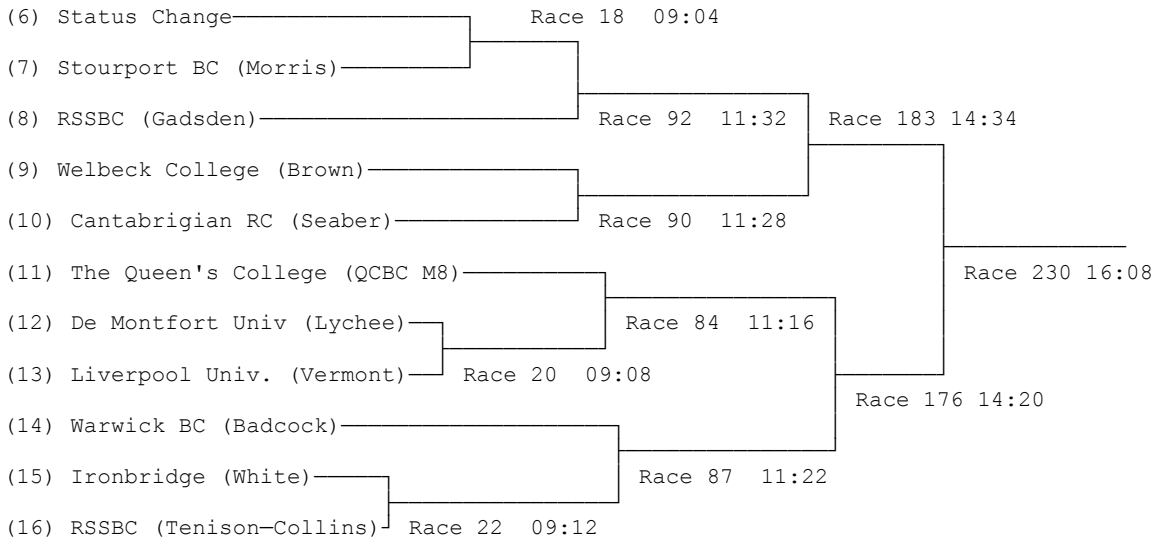

2) Intermediate 3 Eights

Sponsored by Lanyon Bowdler