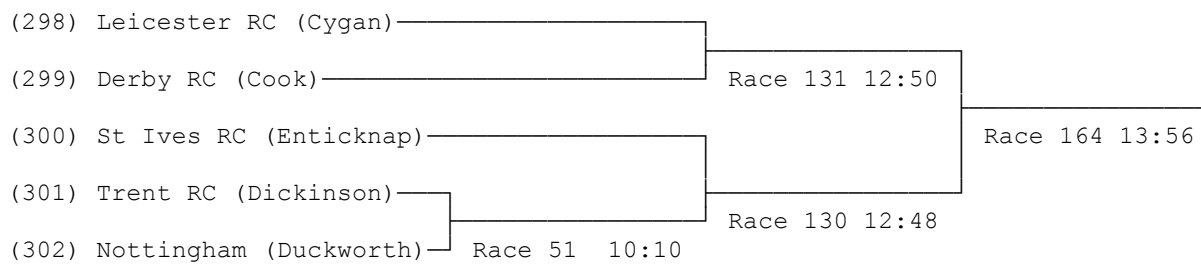

67) Womens Junior 14 Sculls (B)

Sponsored by Tesco