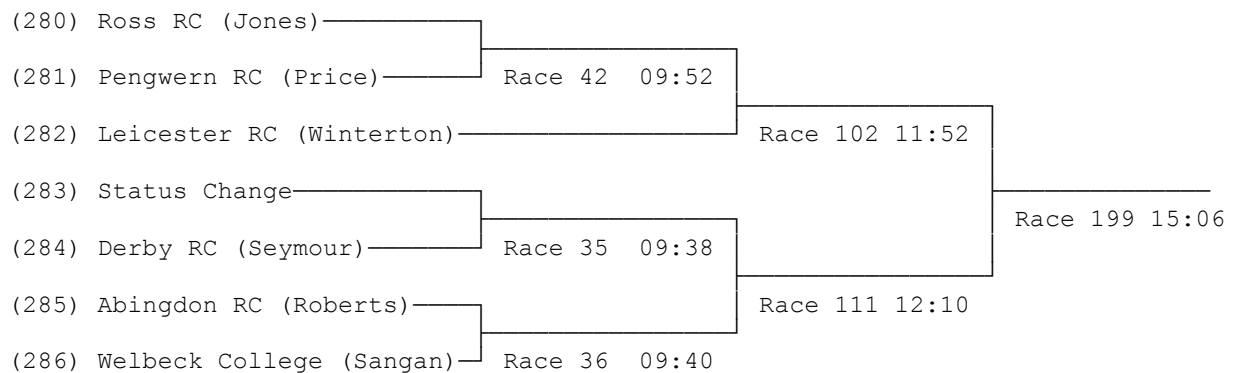

64) Womens Intermediate 3 Sculls

Sponsored by Dana James