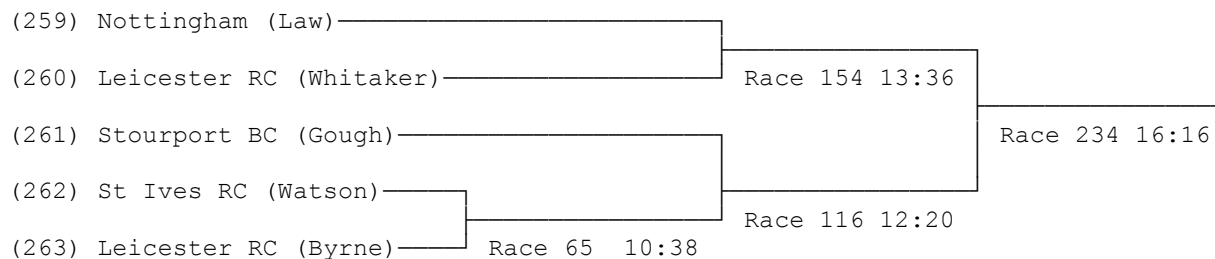

60) Junior 13 Sculls

Sponsored by ColourMart