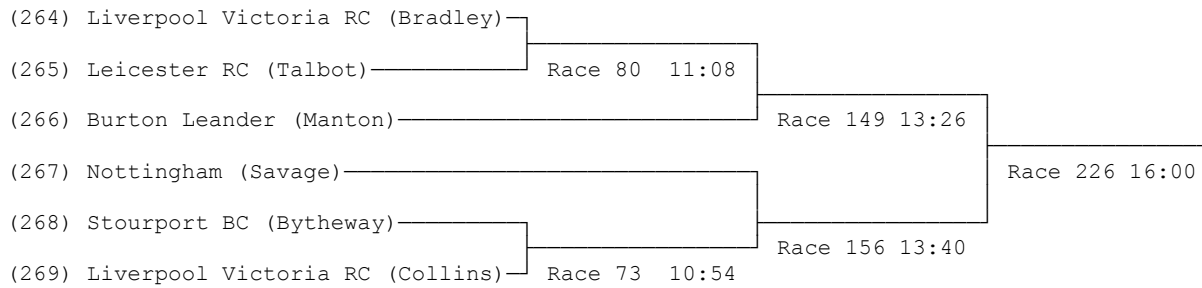

61) Junior 12 Sculls

Sponsored by Shrewsbury Flower Show