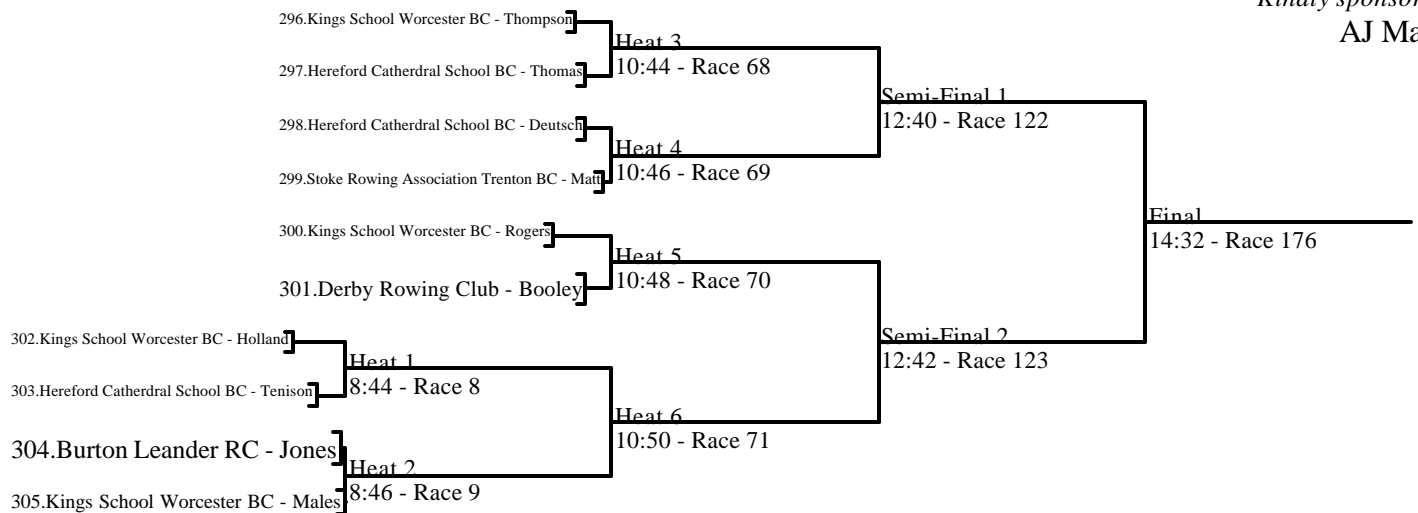

---

72. Open Junior 16 Single Sculls

Kindly sponsored by
AJ Manson