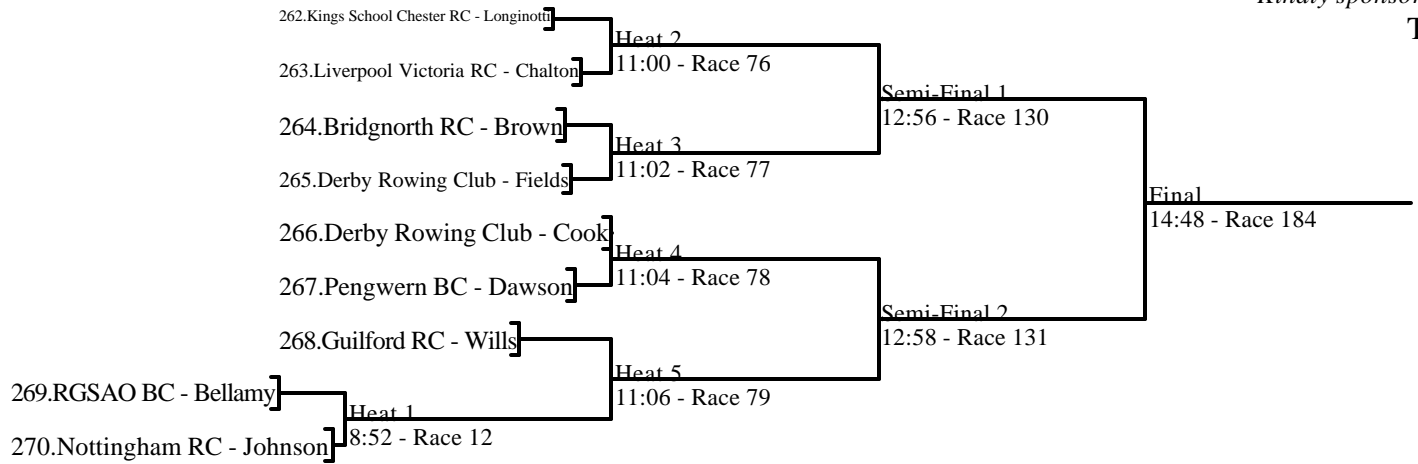

65.Open Novice Single Sculls Div B

Kindly sponsored by
Tesco