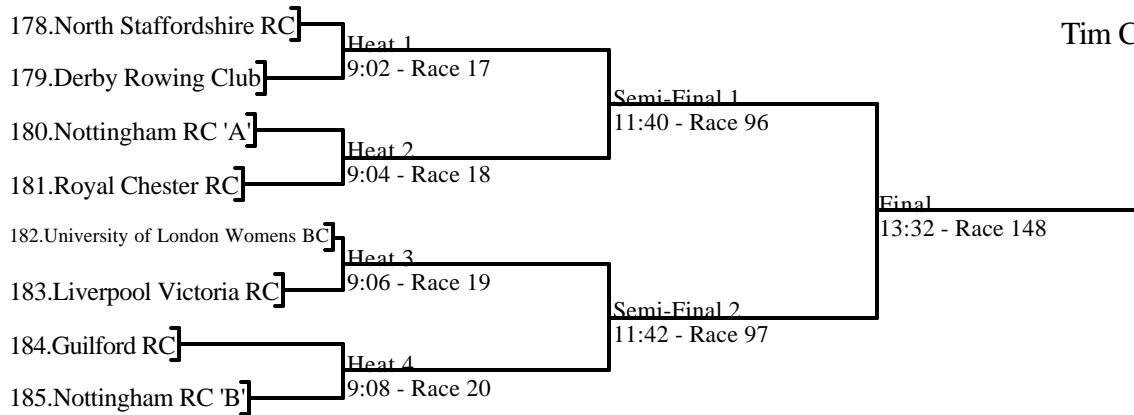

---

45. Women's Novice Double Sculls

---

*Kindly sponsored by
Tim Charnley Building Contractors*