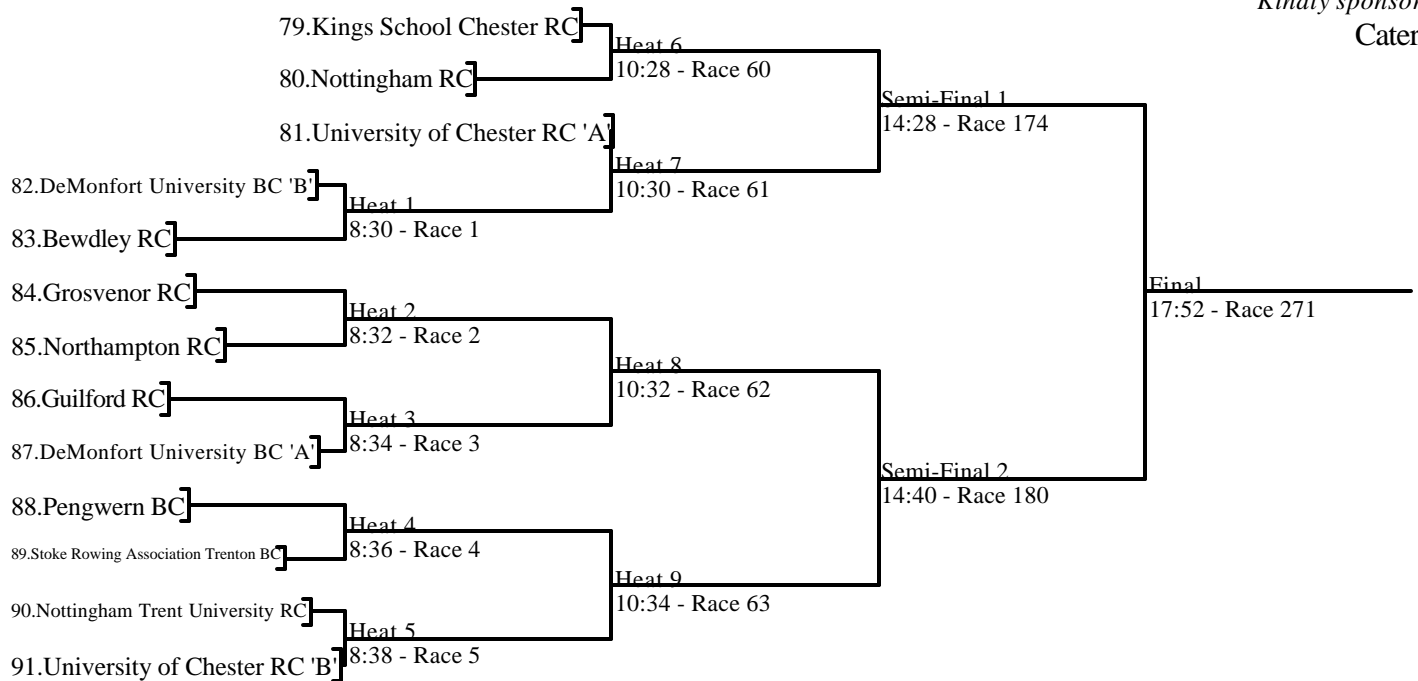

---

24. Open Novice Coxed Fours

Kindly sponsored by
Caterpillar