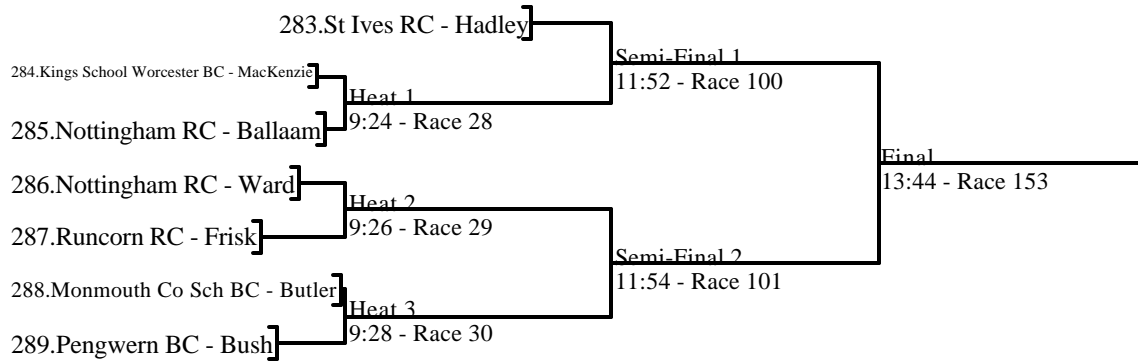

---

70. Open Junior 18 Single Sculls

Kindly sponsored by
Be Vivid